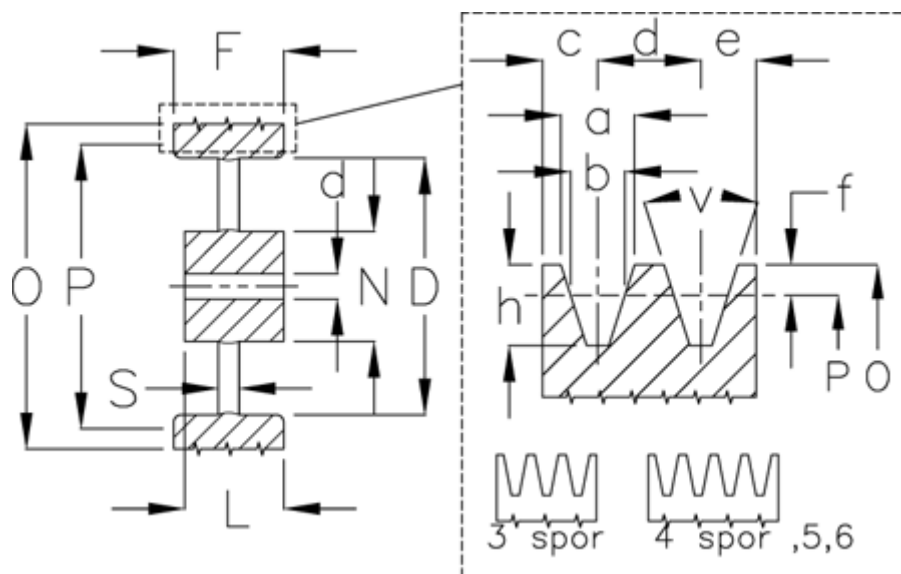

Article number: 60410131506

Description: V-belt pulley, no bore B 315/6

Measures

D	= 273	S	= 24
d	= 25	Type	= B
F	= 120.0		
L	= 90		
N	= 120		
Number of ribs	= 6		
O	= 322.0		
P	= 315		